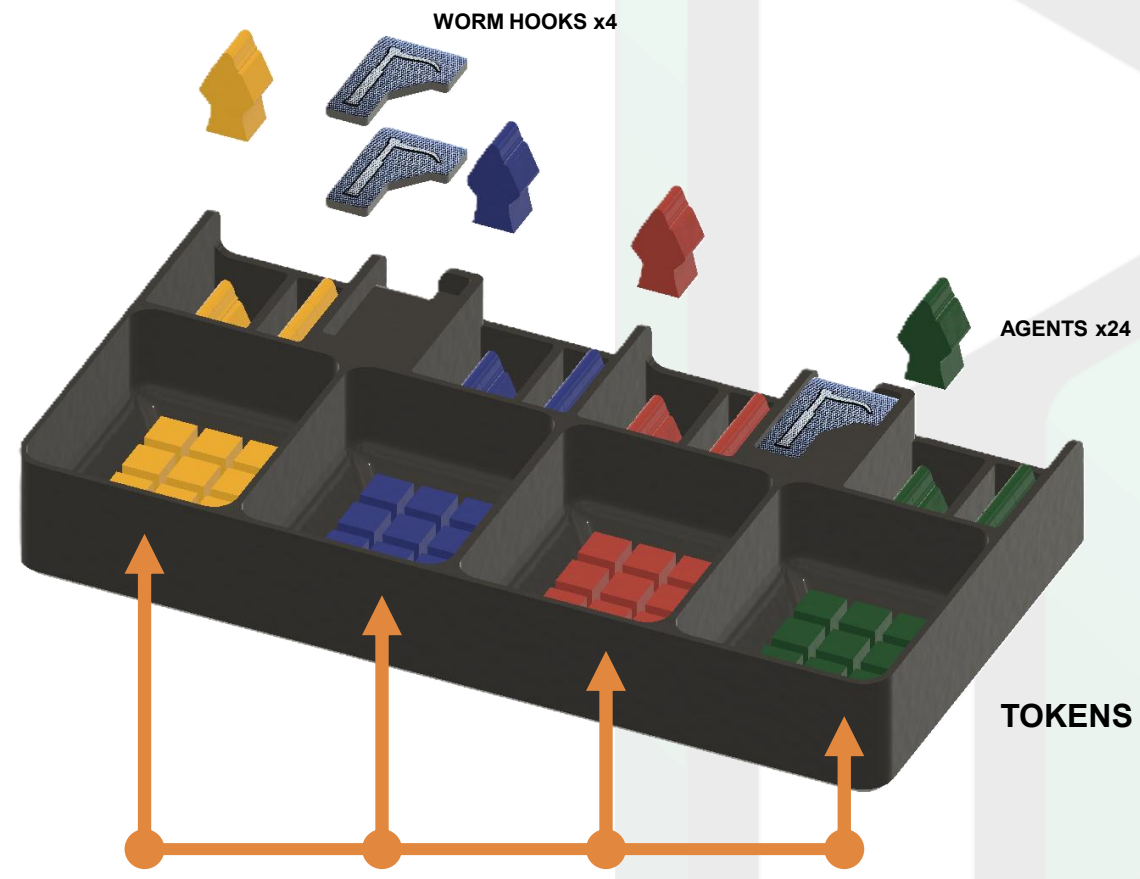

**INTENDED STORAGE BOX**  
**DUNE: IMPERIUM – UPRISING BOX**  
OR  
**DUNE: IMPERIUM (ORIGINAL)**

DESIGNED TO HOLD RIVAL, HAGEL, 3V3, WOOD COMPONENTS AND UNUSED BASE GAME/EXPANSION COMPONENTS  
COMPATIBLE WITH CARD SLEEVES FOR ALL IMPERIUM, INTRIGUE AND LEADER CARDS

**ONLY ONE BASE GAME CAN BE LOADED INTO THE ARCHIVE AT A TIME  
(THE OTHER WILL BE STORED IN THE DELUXE PLAYSYSTEM)**

BASE 1 x1

BASE 2 x1

BASE 1

BASE GAME (UPRISING/ORIGINAL) CARD SLOTS

BASE 2

- EXTRA PLAYER WOODEN PIECES CAN BE STORED IN THE TOKENS TRAY
- ARMY CUBES
  - HIGH COUNCIL/SCORE/TRACKING
  - SPIES
  - DREADNOUGHTS

STARTER CARDS x1  
IMMORTALITY x1

IMMORTALITY

IMMORTALITY CARD SLOTS

IMPERIUM

INTRIGUE

HAGAL

IMMORTALITY - EXPERIMENTATION (2 CARDS)  
RISE OF IX - CONTROL THE SPICE CARDS (1 CARD)  
3 CARDS TOTAL PER SLOT x4

UNUSED STARTER DECKS (10 CARDS EACH) x4

STARTER CARDS