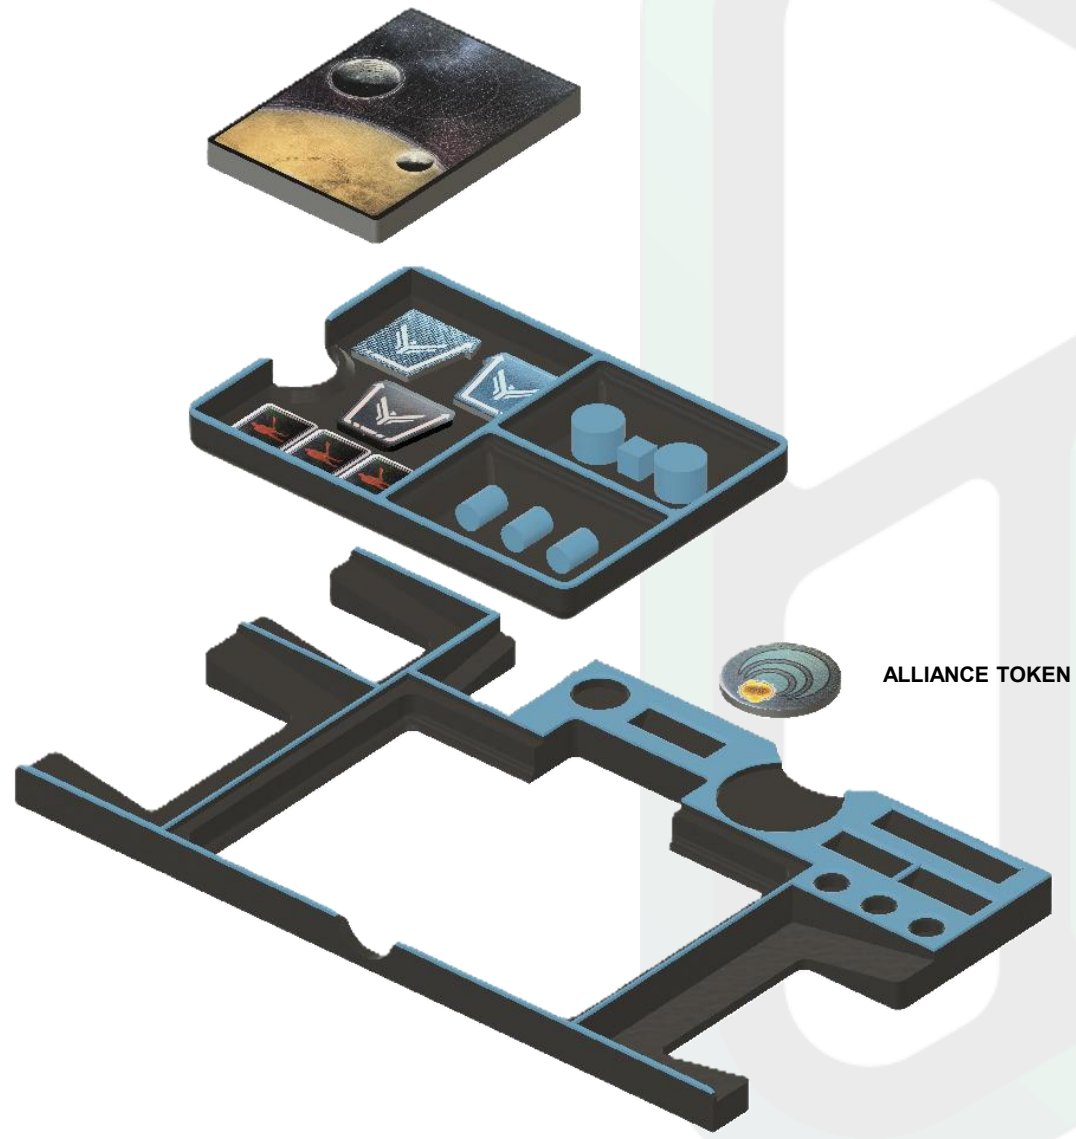

## PLAYSYSTEM SCHEMATIC

# MIDDLE LAYER

BLOODLINES x1  
RISE OF IX x1  
SPICE MUST FLOW STACK (x2 / x3)

SPICE MUST FLOW STACK IN ARCHIVE IS INTERCHANGEABLE WITH SPICE MUST FLOW STACK IN THE DELUXE PLAYSYSTEM

STORE CARDBOARD TOKENS BELOW STARTER DECK