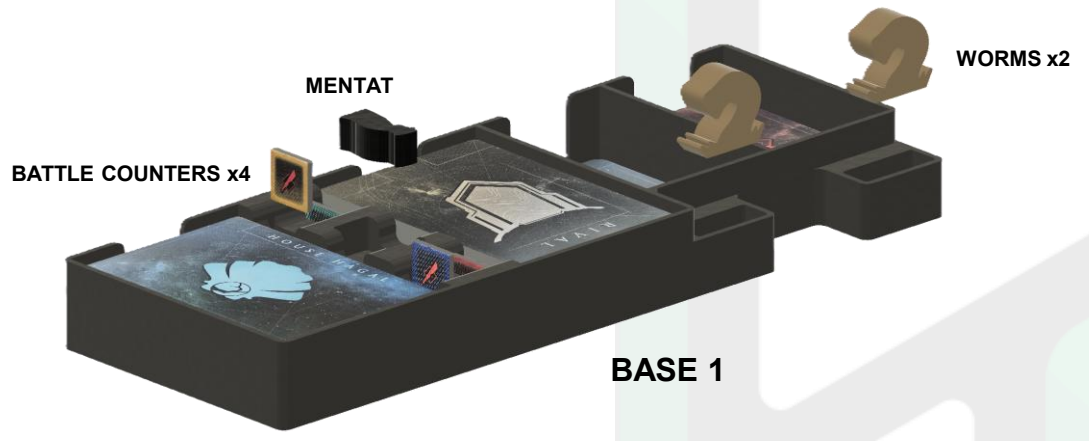

## COMPANION TO **PLAYMODE DELUXE PLAY SYSTEM**

**(HOLDS UNUSED/UNWANTED COMPONENTS NOT STORED IN DELUXE **PLAYSYSTEM**)**  
**(SOME TRAYS/SLOTS MAY BE EMPTY OR UNUSED DEPENDING ON THE SETUP CURRENTLY LOADED INTO THE DELUXE **PLAYSYSTEM**)**

**INTENDED STORAGE BOX**  
**DUNE: IMPERIUM – UPRISING BOX**  
OR  
**DUNE: IMPERIUM (ORIGINAL)**

DESIGNED TO HOLD RIVAL, HAGEL, 3V3, WOOD COMPONENTS AND UNUSED BASE GAME/EXPANSION COMPONENTS  
COMPATIBLE WITH CARD SLEEVES FOR ALL IMPERIUM, INTRIGUE AND LEADER CARDS

**ONLY ONE BASE GAME CAN BE LOADED INTO THE ARCHIVE AT A TIME  
(THE OTHER WILL BE STORED IN THE DELUXE PLAYSYSTEM)**

BASE 1 x1

BASE 2 x1

BASE 1

BASE GAME (UPRISING/ORIGINAL) CARD SLOTS

BASE 2

- EXTRA PLAYER WOODEN PIECES CAN BE STORED IN THE TOKENS TRAY
- ARMY CUBES
  - HIGH COUNCIL/SCORE/TRACKING
  - SPIES
  - DREADNOUGHTS