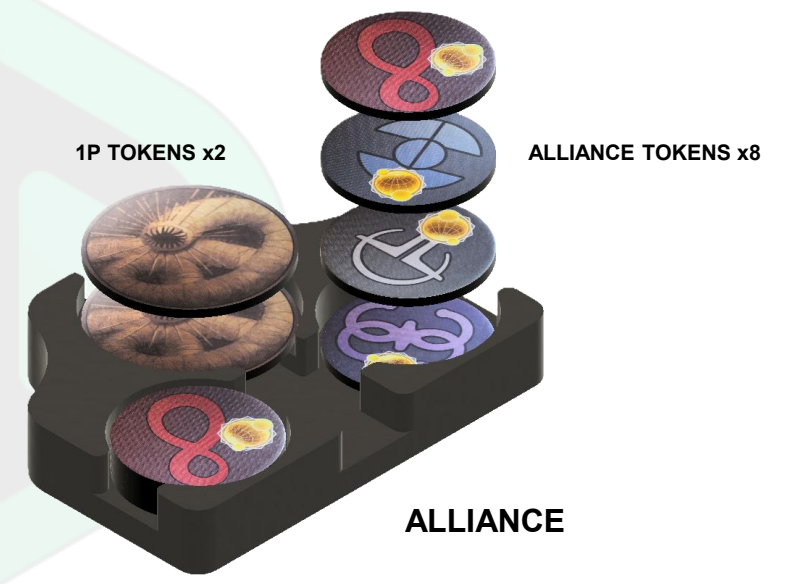

We are **NOT** affiliated with original game publisher: DireWolf.  
Images of the game(s) are used solely to show the compatibility of our products with the game  
*This is a third-party accessory designed by PlayMode. All product names are trademarks of their respective owners, which are in no way associated or affiliated with PlayMode.*

**ONLY ONE BASE GAME CAN BE LOADED INTO THE ARCHIVE AT A TIME  
(THE OTHER WILL BE STORED IN THE DELUXE PLAYSYSTEM)**

BASE 1 x1

BASE 2 x1

BASE 1

BASE GAME (UPRISING/ORIGINAL) CARD SLOTS

BASE 2

- EXTRA PLAYER WOODEN PIECES CAN BE STORED IN THE TOKENS TRAY
- ARMY CUBES
  - HIGH COUNCIL/SCORE/TRACKING
  - SPIES
  - DREADNOUGHTS

STARTER CARDS x1  
IMMORTALITY x1

IMMORTALITY

IMMORTALITY CARD SLOTS

IMPERIUM

INTRIGUE

HAGAL

IMMORTALITY - EXPERIMENTATION (2 CARDS)  
RISE OF IX - CONTROL THE SPICE CARDS (1 CARD)  
3 CARDS TOTAL PER SLOT x4

UNUSED STARTER DECKS (10 CARDS EACH) x4

STARTER CARDS