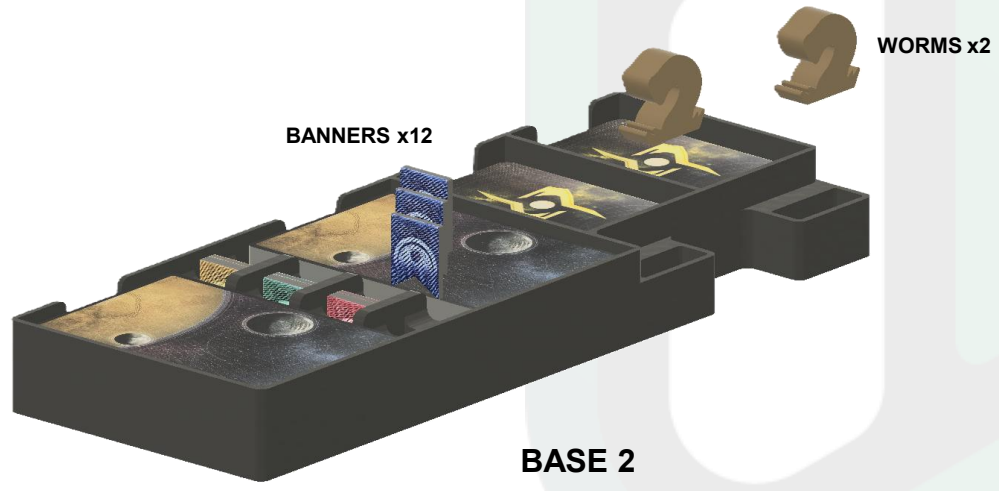

**INTENDED STORAGE BOX**  
**DUNE: IMPERIUM – UPRISING BOX**  
OR  
**DUNE: IMPERIUM (ORIGINAL)**

DESIGNED TO HOLD RIVAL, HAGEL, 3V3, WOOD COMPONENTS AND UNUSED BASE GAME/EXPANSION COMPONENTS  
COMPATIBLE WITH CARD SLEEVES FOR ALL IMPERIUM, INTRIGUE AND LEADER CARDS

**ONLY ONE BASE GAME CAN BE LOADED INTO THE ARCHIVE AT A TIME  
(THE OTHER WILL BE STORED IN THE DELUXE PLAYSYSTEM)**

BASE 1 x1

BASE 2 x1

BASE 1

BASE GAME (UPRISING/ORIGINAL) CARD SLOTS

BASE 2

- EXTRA PLAYER WOODEN PIECES CAN BE STORED IN THE TOKENS TRAY
- ARMY CUBES
  - HIGH COUNCIL/SCORE/TRACKING
  - SPIES
  - DREADNOUGHTS

STARTER CARDS x1  
IMMORTALITY x1

IMMORTALITY

IMMORTALITY CARD SLOTS

IMPERIUM

INTRIGUE

HAGAL

IMMORTALITY - EXPERIMENTATION (2 CARDS)  
RISE OF IX - CONTROL THE SPICE CARDS (1 CARD)  
3 CARDS TOTAL PER SLOT x4