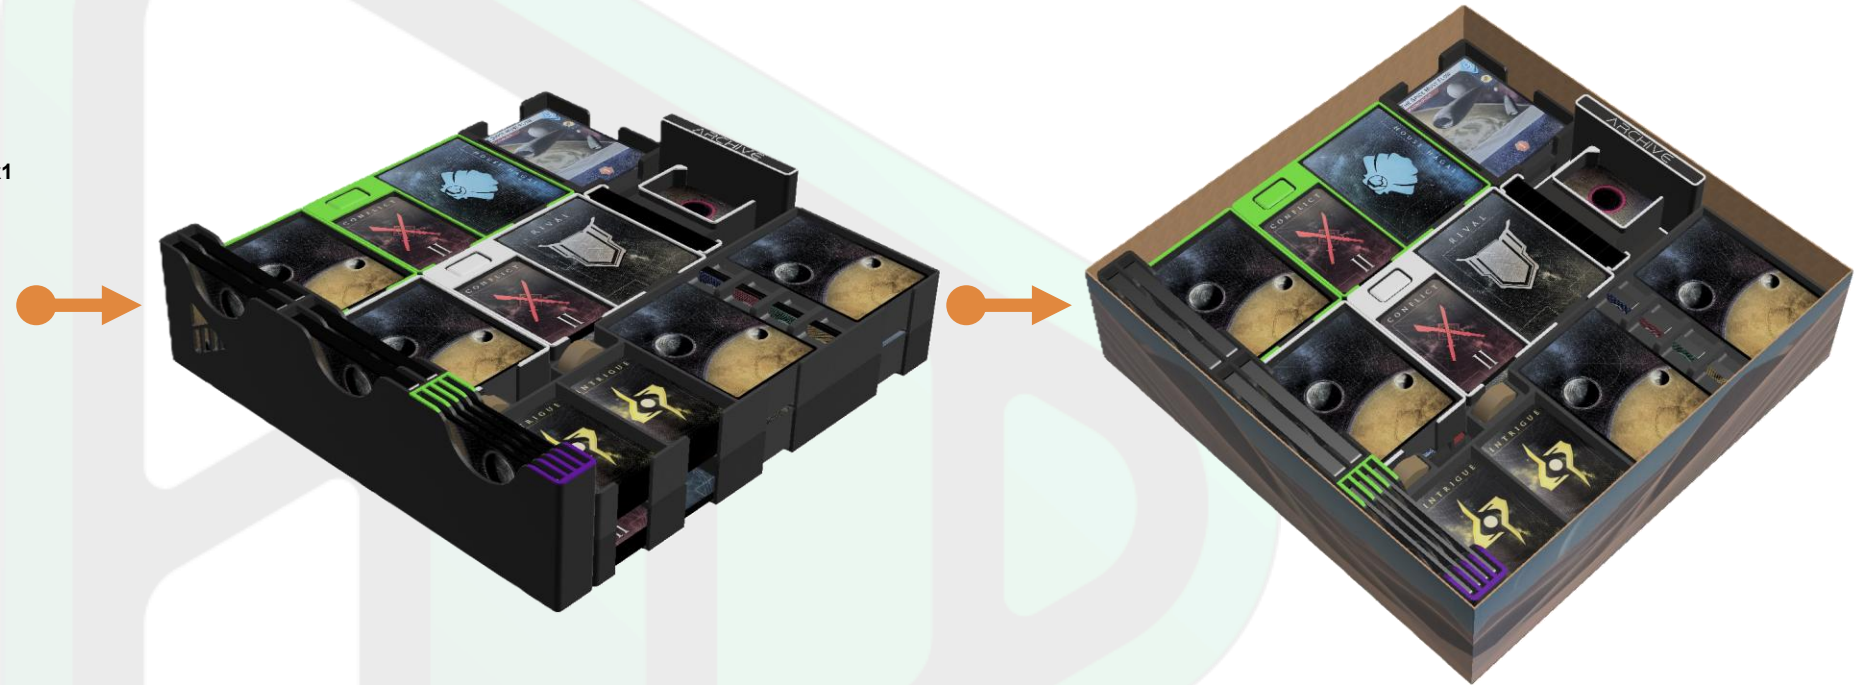

MIDDLE LAYER

BLOODLINES x1
RISE OF IX x1
SPICE MUST FLOW STACK (x2 / x3)

SPICE MUST FLOW STACK IN ARCHIVE IS INTERCHANGEABLE WITH SPICE MUST FLOW STACK IN THE DELUXE PLAYSYSTEM