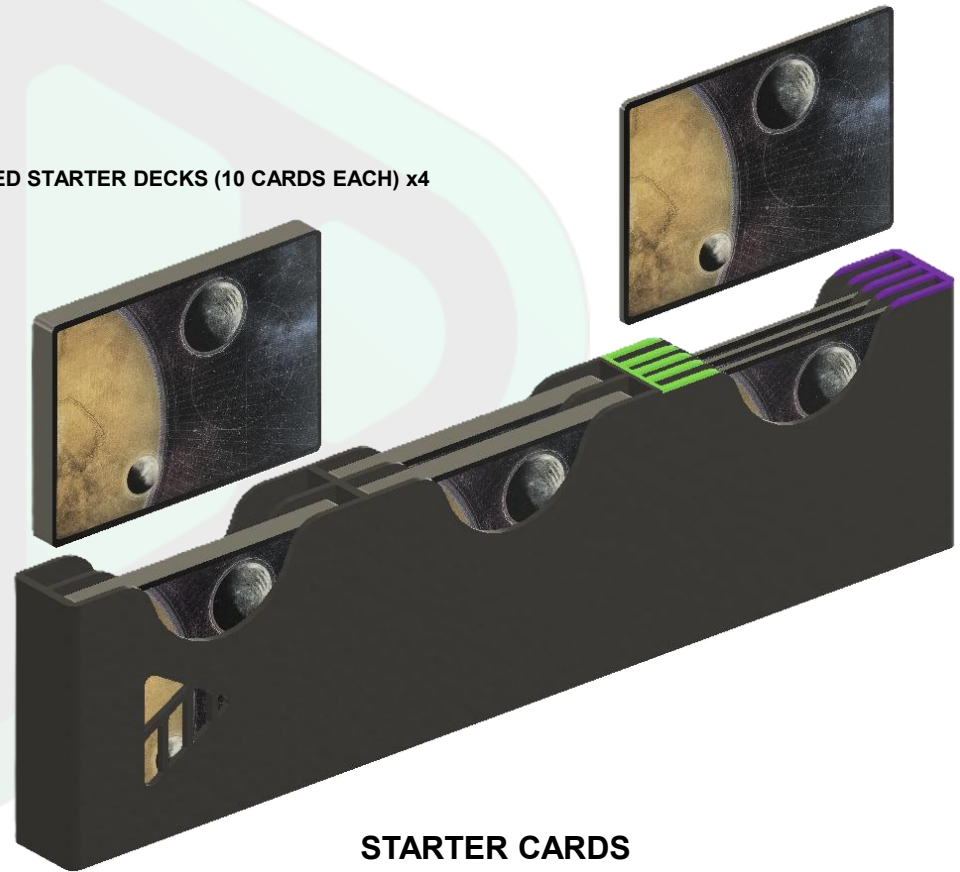

**INTENDED STORAGE BOX**  
**DUNE: IMPERIUM – UPRISING BOX**  
OR  
**DUNE: IMPERIUM (ORIGINAL)**

DESIGNED TO HOLD RIVAL, HAGEL, 3V3, WOOD COMPONENTS AND UNUSED BASE GAME/EXPANSION COMPONENTS  
COMPATIBLE WITH CARD SLEEVES FOR ALL IMPERIUM, INTRIGUE AND LEADER CARDS

STARTER CARDS x1  
IMMORTALITY x1

IMMORTALITY

IMMORTALITY CARD SLOTS

IMPERIUM

INTRIGUE

HAGAL

IMMORTALITY - EXPERIMENTATION (2 CARDS)  
RISE OF IX - CONTROL THE SPICE CARDS (1 CARD)  
3 CARDS TOTAL PER SLOT x4

UNUSED STARTER DECKS (10 CARDS EACH) x4

STARTER CARDS