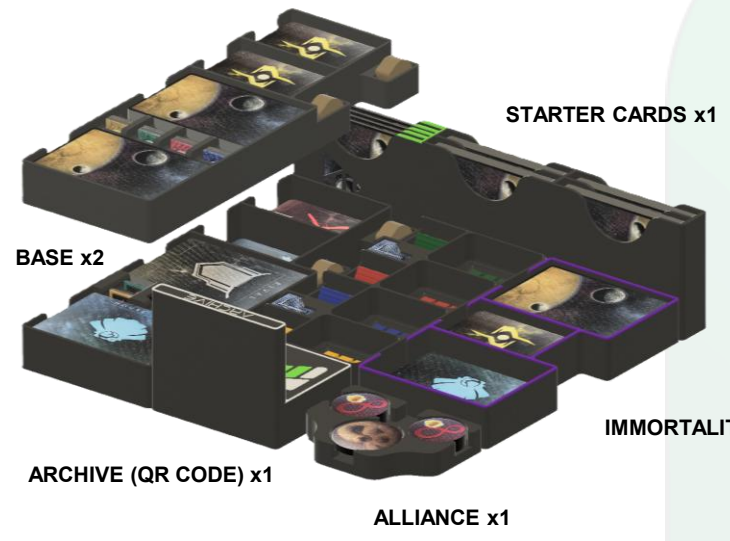

**INTENDED STORAGE BOX**  
**DUNE: IMPERIUM – UPRISING BOX**  
OR  
**DUNE: IMPERIUM (ORIGINAL)**

DESIGNED TO HOLD RIVAL, HAGEL, 3V3, WOOD COMPONENTS AND UNUSED BASE GAME/EXPANSION COMPONENTS  
COMPATIBLE WITH CARD SLEEVES FOR ALL IMPERIUM, INTRIGUE AND LEADER CARDS

STARTER CARDS x1  
IMMORTALITY x1

IMMORTALITY

IMMORTALITY CARD SLOTS

IMPERIUM

INTRIGUE

HAGAL

IMMORTALITY - EXPERIMENTATION (2 CARDS)  
RISE OF IX - CONTROL THE SPICE CARDS (1 CARD)  
3 CARDS TOTAL PER SLOT x4

UNUSED STARTER DECKS (10 CARDS EACH) x4

STARTER CARDS

# BOTTOM LAYER

- BASE x2
- TOKEN x1
- ALLIANCE x1
- ARCHIVE (QR CODE) x1
- IMMORTALITY x1
- STARTER CARDS x1

PACK BASE, NOT LID!

ARCHIVE (QR CODE)