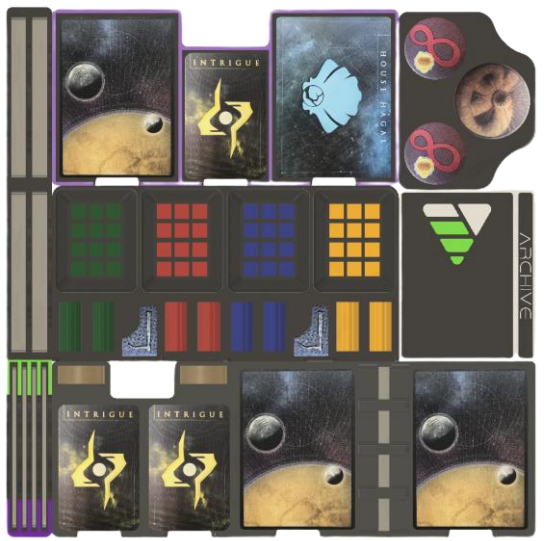

STARTER CARDS x1  
IMMORTALITY x1

IMMORTALITY

IMMORTALITY CARD SLOTS

IMPERIUM

INTRIGUE

HAGAL

IMMORTALITY - EXPERIMENTATION (2 CARDS)  
RISE OF IX - CONTROL THE SPICE CARDS (1 CARD)  
3 CARDS TOTAL PER SLOT x4

UNUSED STARTER DECKS (10 CARDS EACH) x4

STARTER CARDS

# DUNE: IMPERIUM - ARCHIVE

**PLAYSYSTEM SCHEMATIC**

# BOTTOM LAYER

- BASE x2
- TOKEN x1
- ALLIANCE x1
- ARCHIVE (QR CODE) x1
- IMMORTALITY x1
- STARTER CARDS x1

PACK BASE, NOT LID!

ARCHIVE (QR CODE)